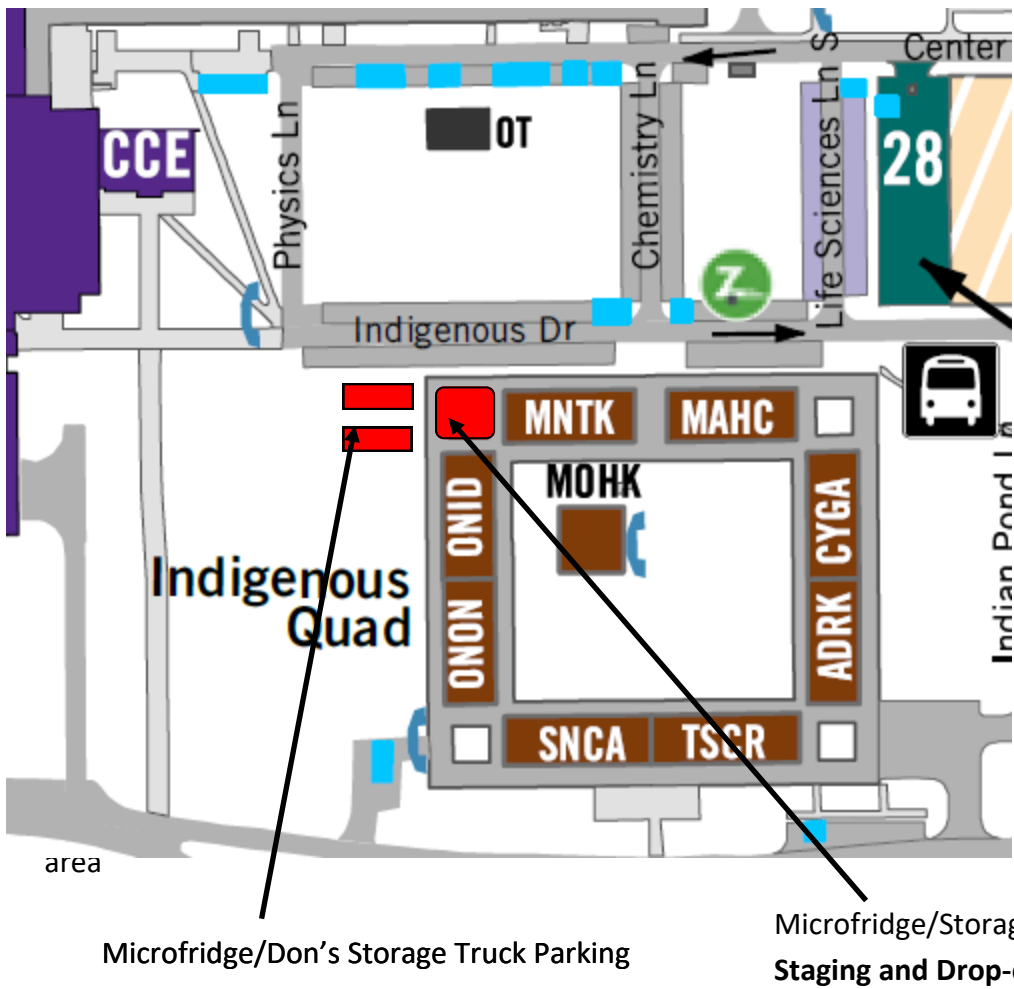

# Colonial Quad

Zenger  
Paine  
Morris  
Johnson  
Herkimer  
Hamilton  
Delancey  
Clinton

**GOUNDS DEPT:** Please move yellow and white parking barriers at corner of Delancey/Hamilton if present, by Monday, May 12 and place no parking signs through end of day Tuesday, May 13 to allow 2 trucks to park next to staging area.

# Dutch Quad

Ten Eyck  
Ten Broeck  
Bleecker  
Van Cortlandt  
Beverwyck  
Schulyer  
Van Rensselaer  
Ryckman  
Stuyvesant Tower

Microfridge/Don's Storage  
Staging and Pick-up Area

**GROUNDS DEPT:** Trucks will park in the walkway area between TenEyck and Ryckman on Monday, May 12 and Tuesday, May 13.

## Storage Box Pick-ups

Mon, May 12, 9a-11:30a

Tues, May 13, 1p-3:30p

# Indigenous Quad

- Montauk
- Mahican
- Cayuga
- Adirondack
- Tuscarora
- Seneca
- Onondaga
- Oneida
- Mohawk Tower

**GROUNDS DEPT:** Place no parking signage in corner area between Montauk and Oneida at the Staging Area so that trucks have access Monday, May 12 through Wednesday, May 14.