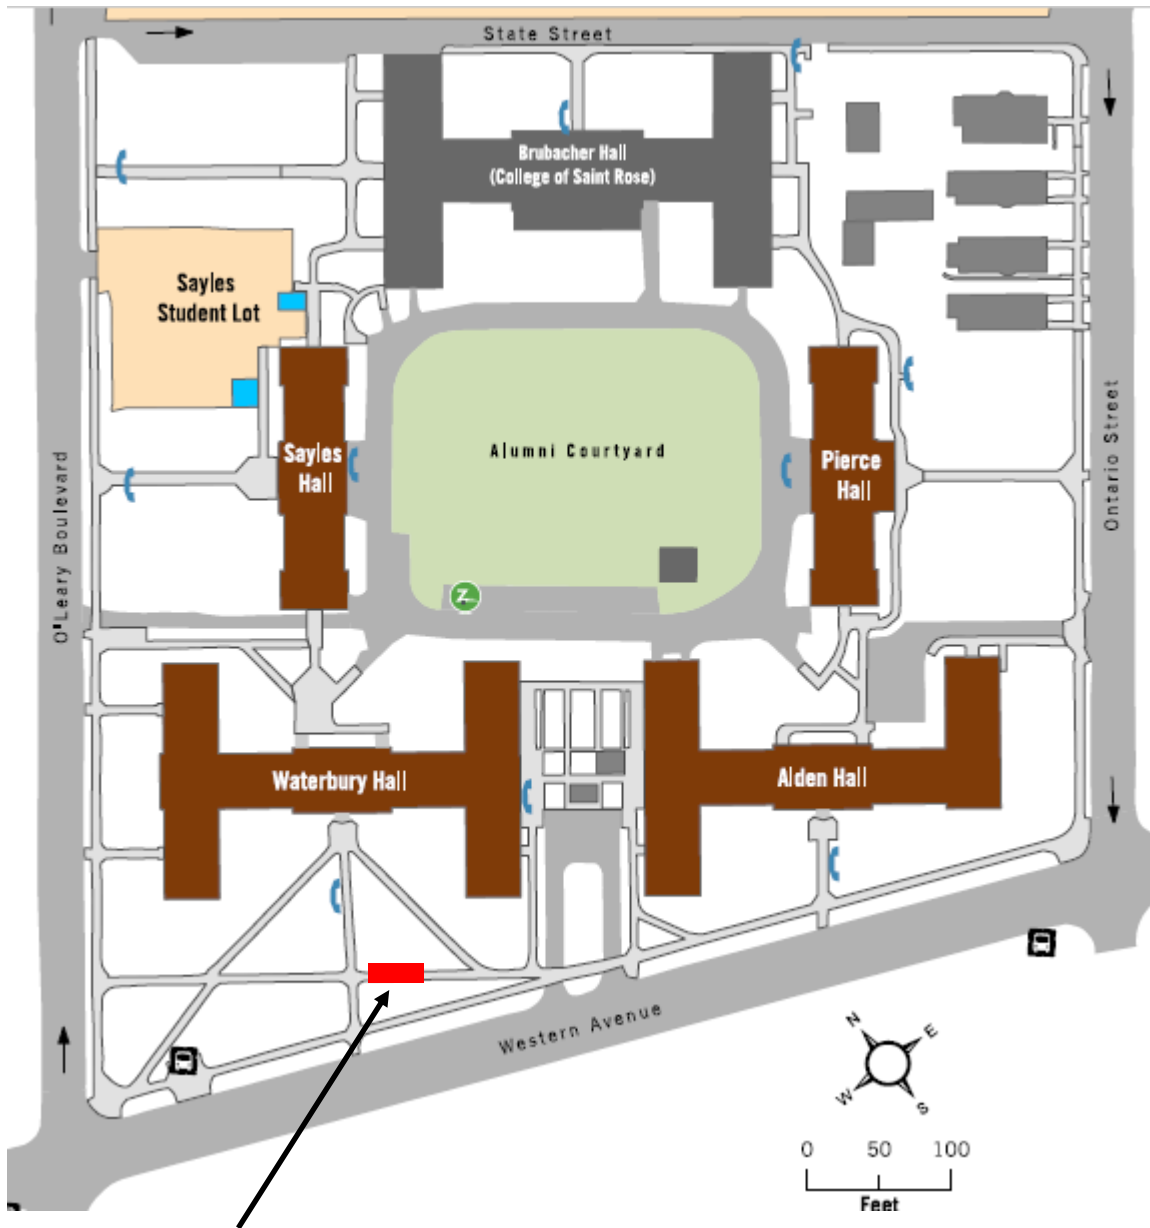

Alumni Quad

Don's Storage Truck Parking

Storage Box Pick-ups

Mon, May 13, 9a-11:30a