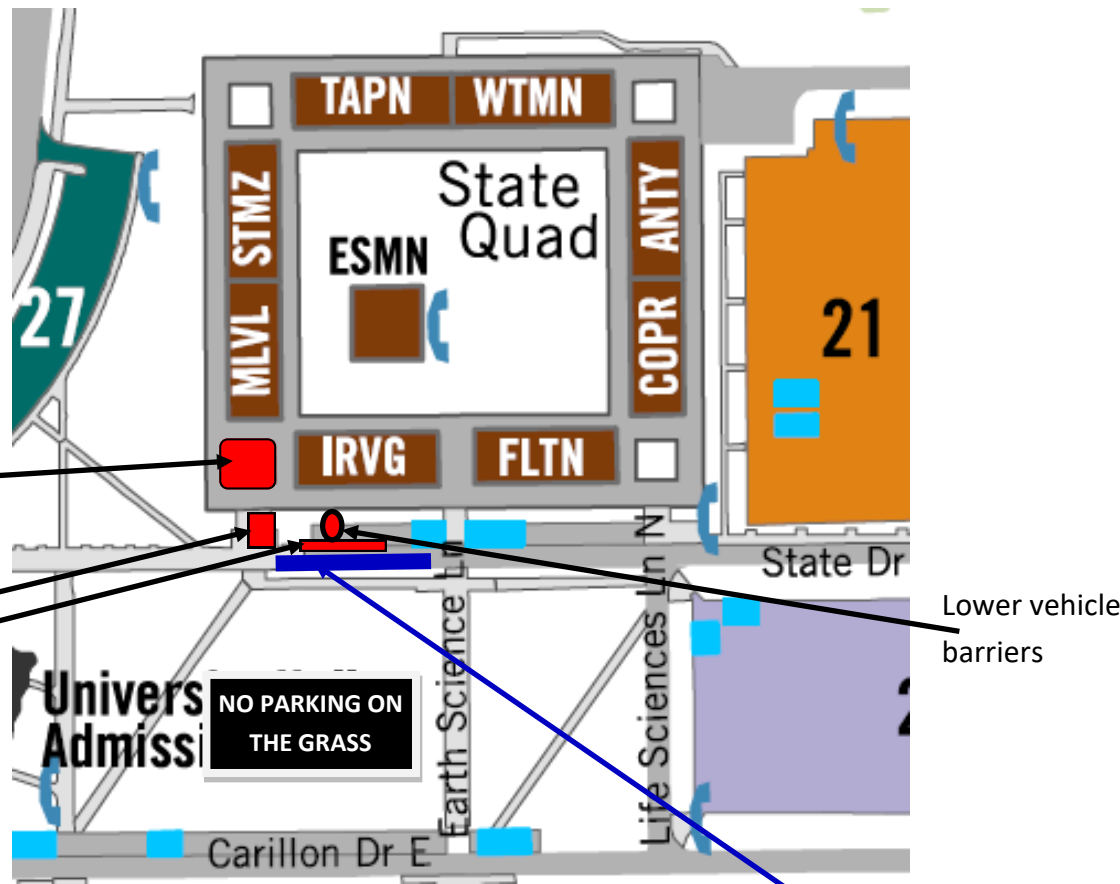

# Colonial Quad

Zenger  
Paine  
Morris  
Johnson  
Herkimer  
Hamilton  
Delancey  
Clinton

**GOUNDS DEPT:** Please move yellow and white parking barriers at corner of Delancey/Hamilton if present, by Monday, May 12 and place no parking signs through end of day Tuesday, May 13 to allow 2 trucks to park next to staging area.

# Indigenous Quad

- Montauk
- Mahican
- Cayuga
- Adirondack
- Tuscarora
- Seneca
- Onondaga
- Oneida
- Mohawk Tower

**GROUNDS DEPT:** Place no parking signage in corner area between Montauk and Oneida at the Staging Area so that trucks have access Monday, May 12 through Wednesday, May 14.

## Microfridge Pick-ups (in-room after students leave campus)

Tues—Wed, May 20–21

# State Quad

Tappan  
Whitman  
Anthony  
Cooper  
Fulton  
Irving  
Melville  
Steinmetz  
Eastman Tower

Microfridge/Don's  
Storage Staging  
and Pick-up Area

Microfridge/  
Storage Truck  
Parking at Staging  
Area