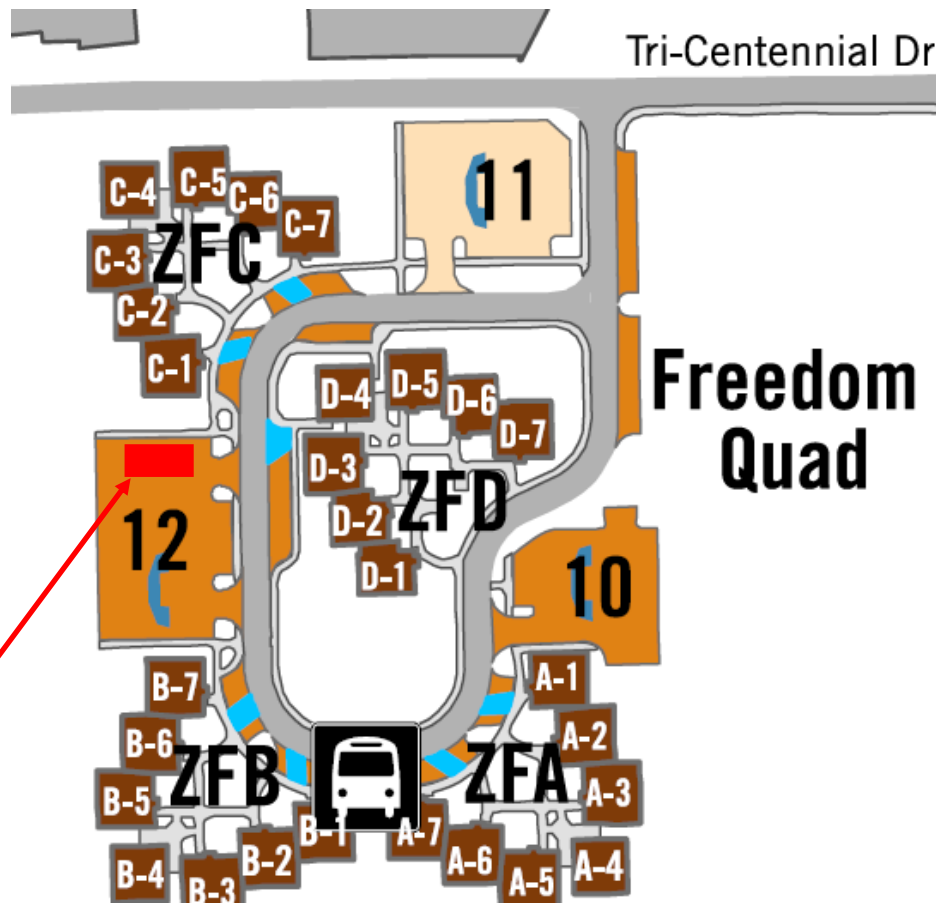

Freedom Apartments

- A. Truth
- B. Stanton
- C. Northrup
- D. Lazarus

Reserve 7 parking spots in Parking Lot 12 next to building C-1 for Wed, May 14 to allow Don's Storage truck to park.

Microfridge will pick up on Friday, May 22.

Storage Box Pick-ups

Wed, May 14, 9a-11:30a

Microfridge Pick-ups (in-room after students leave campus)

Fri, May 23