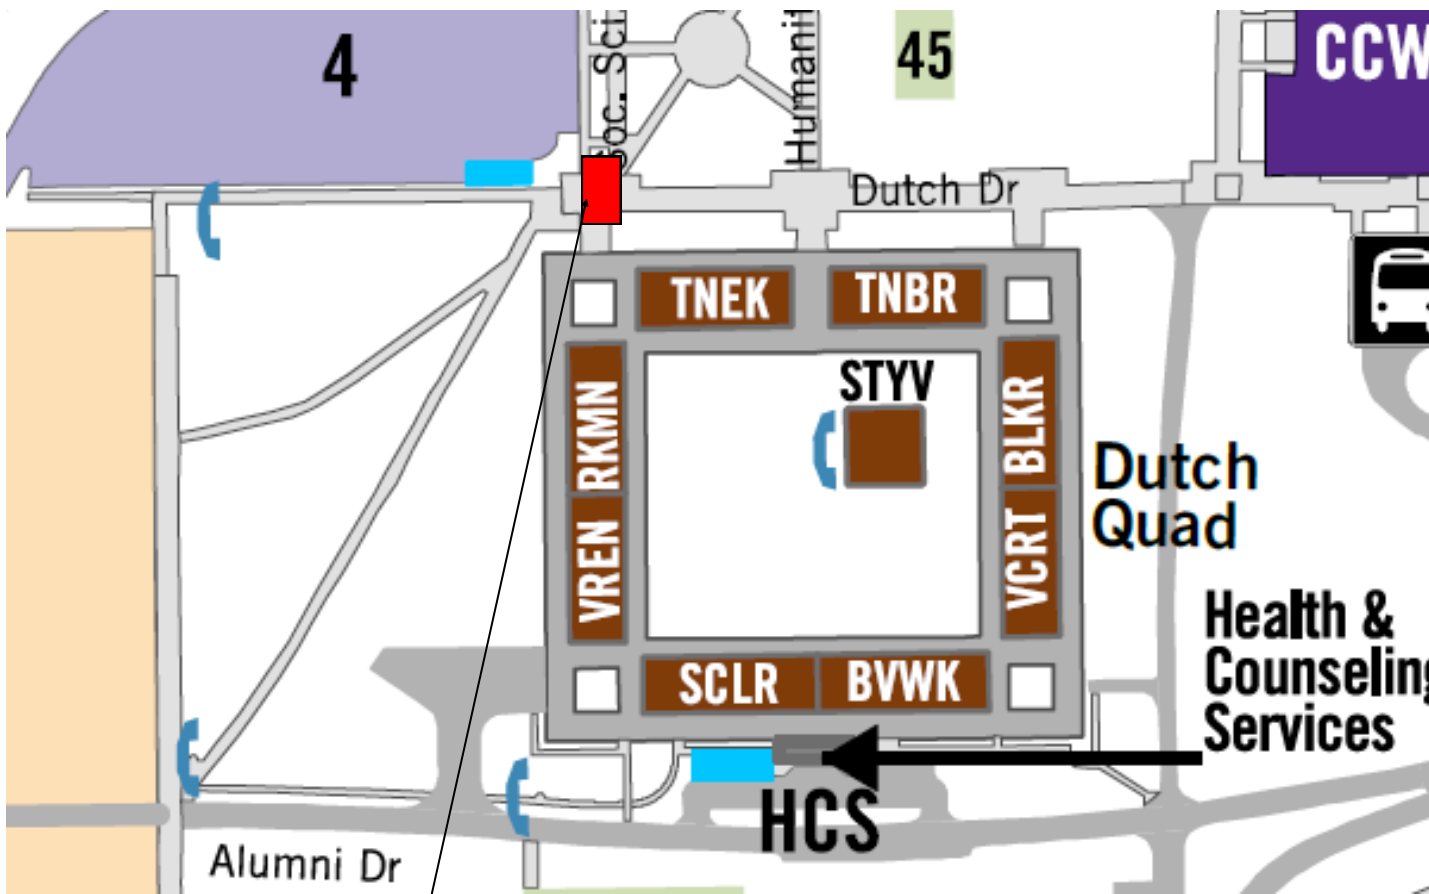

# Colonial Quad

Zenger  
Paine  
Morris  
Johnson  
Herkimer  
Hamilton  
Delancey  
Clinton

**GOUNDS DEPT:** Please move yellow and white parking barriers at corner of Delancey/Hamilton if present, by Monday, May 12 and place no parking signs through end of day Tuesday, May 13 to allow 2 trucks to park next to staging area.

# Dutch Quad

Ten Eyck  
Ten Broeck  
Bleecker  
Van Cortlandt  
Beverwyck  
Schulyer  
Van Rensselaer  
Ryckman  
Stuyvesant Tower

Microfridge/Don's Storage  
Staging and Pick-up Area

**GROUNDS DEPT:** Trucks will park in the walkway area between TenEyck and Ryckman on Monday, May 12 and Tuesday, May 13.

# Indigenous Quad

- Montauk
- Mahican
- Cayuga
- Adirondack
- Tuscarora
- Seneca
- Onondaga
- Oneida
- Mohawk Tower

**GROUNDS DEPT:** Place no parking signage in corner area between Montauk and Oneida at the Staging Area so that trucks have access Monday, May 12 through Wednesday, May 14.

# Freedom Apartments

- A. Truth
- B. Stanton
- C. Northrup
- D. Lazarus

Reserve 7 parking spots in Parking Lot 12 next to building C-1 for Wed, May 14 to allow Don's Storage truck to park.

Microfridge will pick up on Friday, May 22.